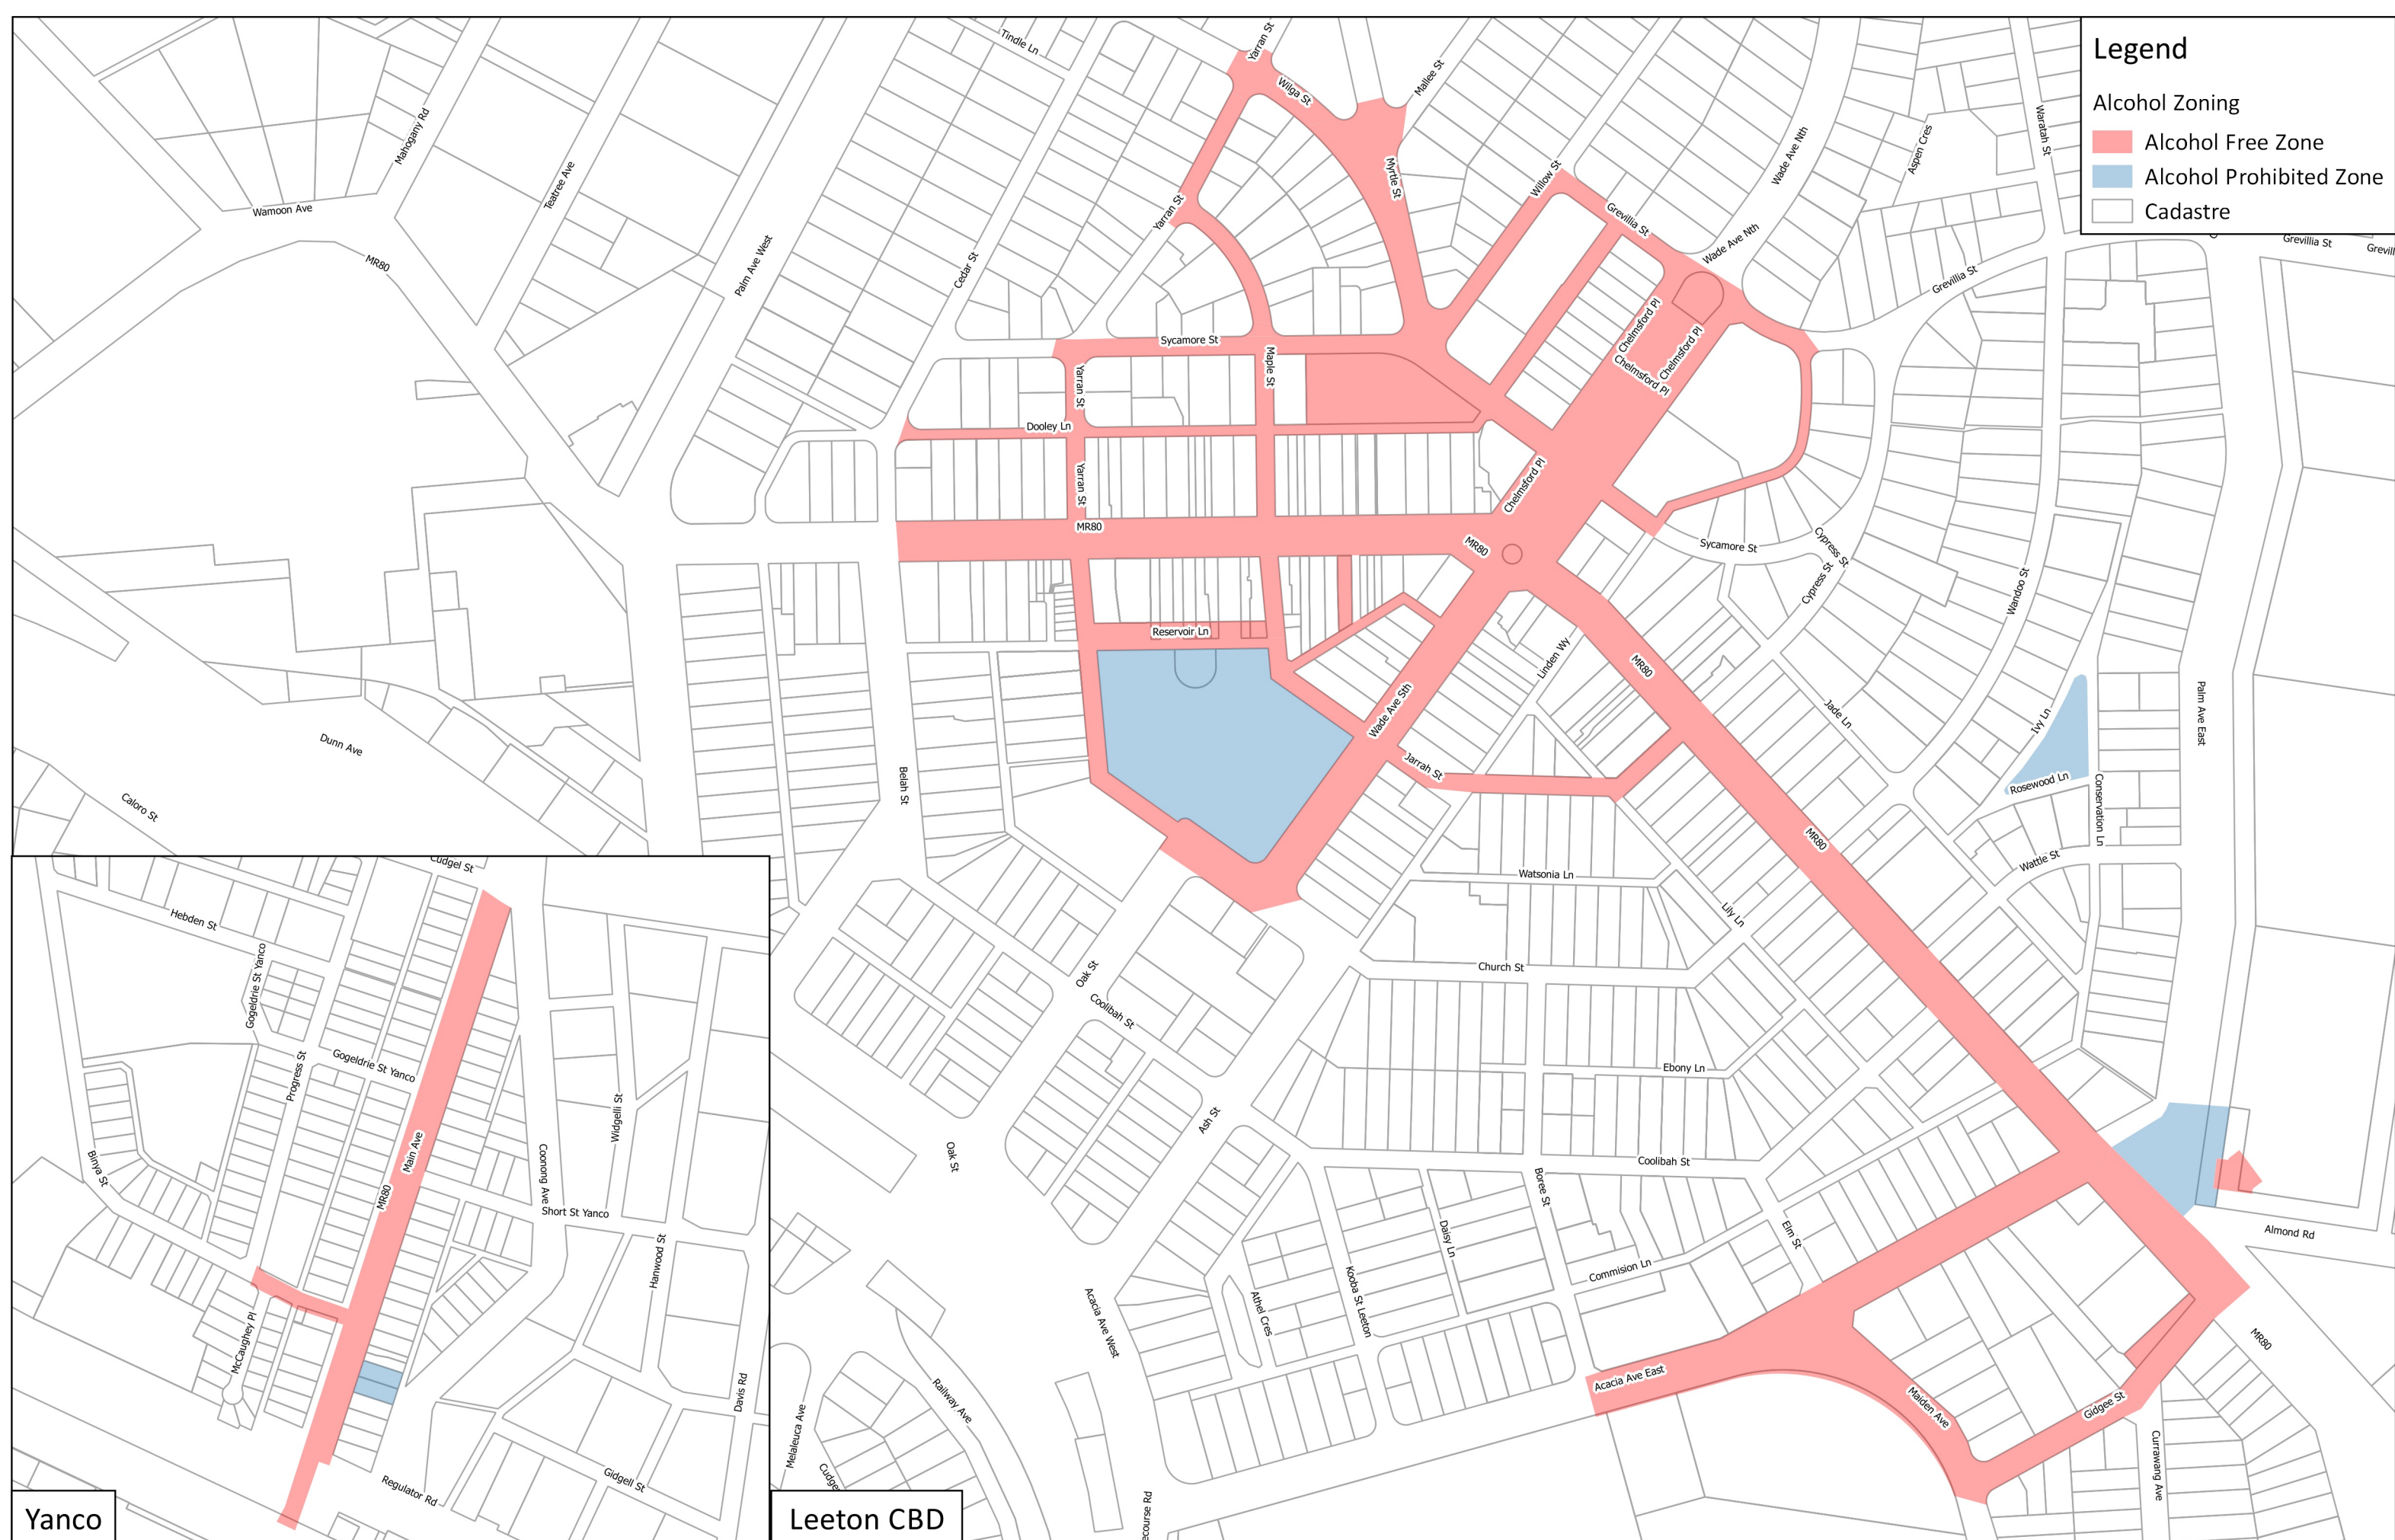

Legend

Alcohol Zoning

- Alcohol Free Zone
- Alcohol Prohibited Zone
- Cadastre

Yanco

Leeton CBD

LEETON SHIRE COUNCIL

Phone: (02) 6953 09111
 Email: council@leeton.nsw.gov.au
 23-25 Chelmsford Pl, Leeton

Leeton LGA Alcohol Restriction Zoning

This map has been created for the purpose of showing basic locality information over Leeton Shire Council. Property boundary line network data is supplied by State Government. Any error should be reported to the GIS Section, Leeton Shire Council. This map is a representation of the information currently held by Leeton Shire Council. While every effort has been made to ensure the accuracy of the product, Council accepts no responsibility for any errors or omissions. Any feedback on omissions or errors would be appreciated.

Date: 28/06/2017
 Compiled By: Tom Steele

Scale: N/A A3 Print
 Projection: GDA 1994 - Zone 55